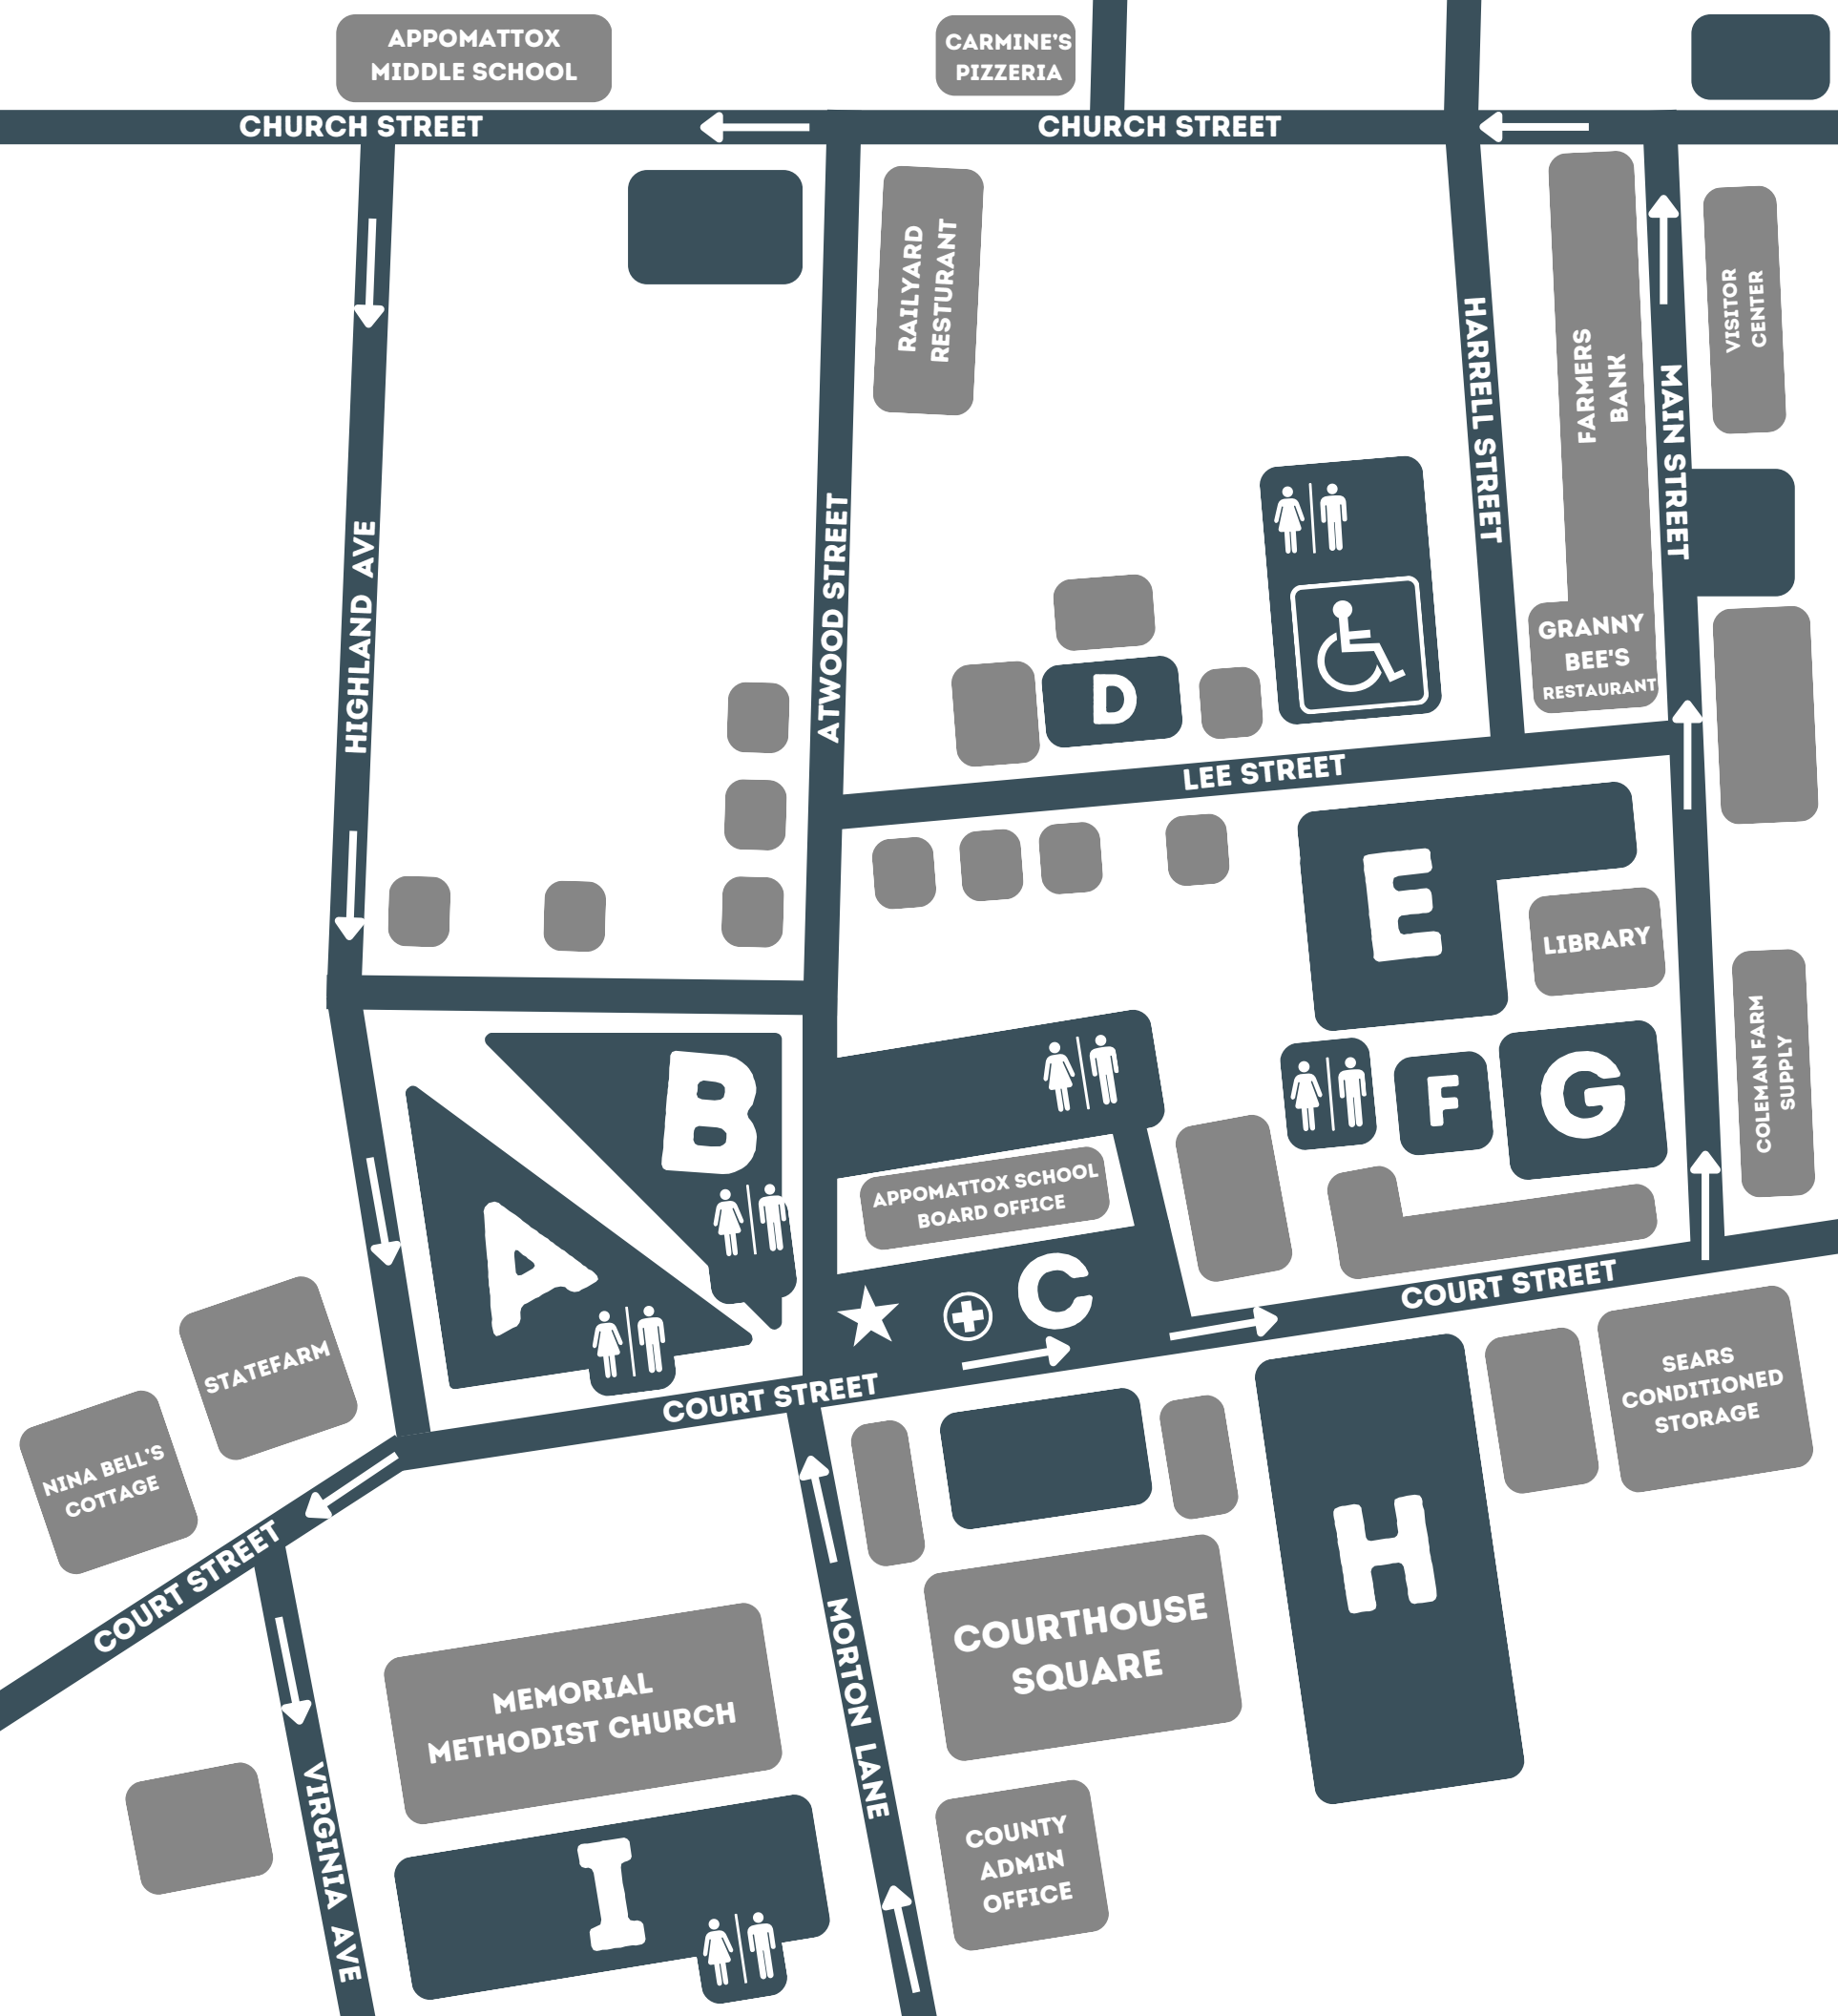

APPOMATTOX MIDDLE SCHOOL

CARMINE'S PIZZERIA

CHURCH STREET

CHURCH STREET

HISTORIC APPOMATTOX RAILROAD FESTIVAL EST. 1972

2024 FESTIVAL EVENT MAP

MAP KEY

- | | | | |
|----------|---------------------------------------|----------|-------------------------------|
| A | COURTLAND FESTIVAL PARK | B | APPOMATTOX INN & SUITES STAGE |
| C | SCHOOL BOARD OFFICE PARKING LOT | D | WILLIE EXPRESS PICKUP |
| E | FOOD COURT | F | ABBITT PARK STAGE |
| G | ABBITT PARK | H | COURTHOUSE PARKING LOT |
| I | MEMORIAL METHODIST CHURCH PARKING LOT | ★ | FESTIVAL HEADQUARTERS |
| | RESTROOMS | ➔ | PARADE ROUTE |
| | FIRST AID | | HANDICAP PARKING |

Spout Spring

Appomattox Moose Lodge

Spout Spring

BTR
BAYS TRASH REMOVAL

**Appomattox
Moose Lodge**

**APPOMATTOX
INN & SUITES**

2024 FESTIVAL EVENT GUIDE

VENDORS

(FOOD COURT, COURTHOUSE PARKING LOT, SCHOOL BOARD OFFICE PARKING LOT)

9PM-4:30PM VENDORS

(COURT ST. - MAIN ST. - LEE ST. -SCHOOL BOARD PARKING LOT)

9AM-10PM EXHIBITS & DISPLAYS

(COURTHOUSE PARKING LOT)

9AM-10PM CARNIVAL RIDES